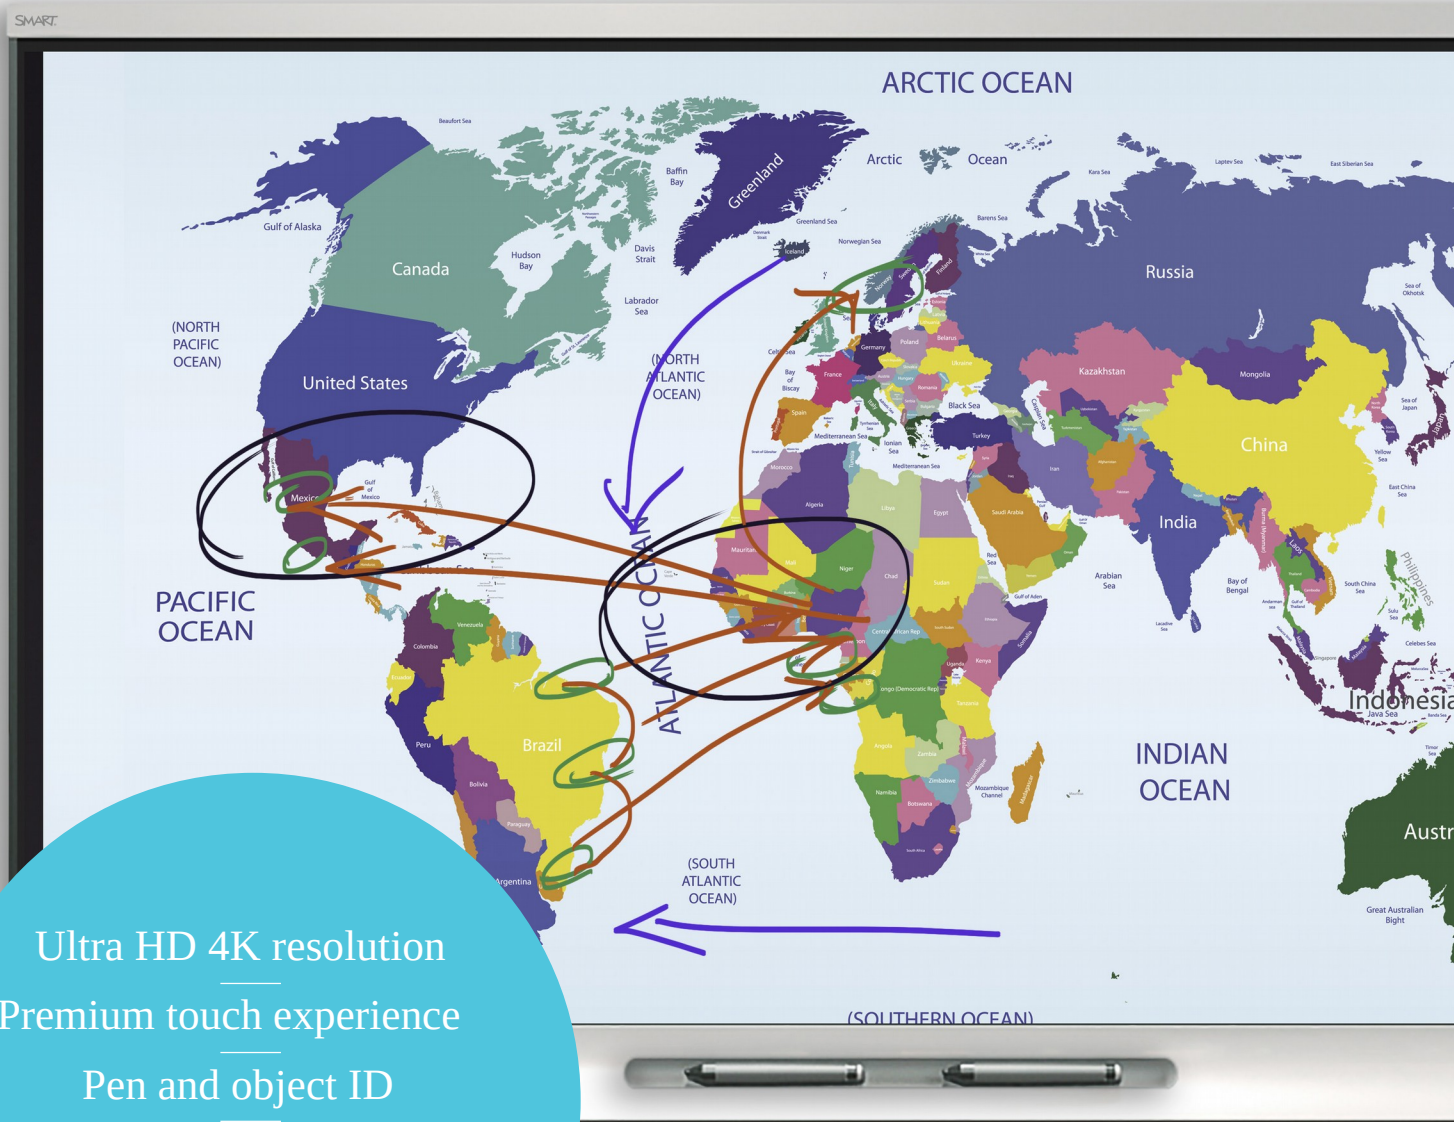

SMART Board 6065

interactive flat panel

- Ultra HD 4K resolution
- Premium touch experience
- Pen and object ID
- Seamless collaboration
- SMART Notebook software integration

Technology should never interfere with **pedagogy**

This ultra HD, 4K interactive flat panel from SMART is designed to offer even more collaborative capabilities while ensuring lessons run seamlessly.

Front View

Side View

Key features

Ultra HD 4K imagery

Brilliant, detailed and crisp images ensure every student remains engaged in the lesson, regardless of where they are in the classroom. Lesson content comes to life on the display, so students easily see all of the details without missing any essential information.

Premium touch experience

Leveraging our 20 years of experience in touch technology, the display has a low friction coated surface that delivers natural touch functionality. This keeps lessons running seamlessly as the display's responsiveness is immediate and the smooth glass prevents burn on your finger.

Pen and object ID

Simply walk up and start using the display. The SMART Board detects if you're using a finger, pen or eraser, saving the time and confusion spent on having to manually change modes. SMART's first display with Pen ID, you can write in differently colored ink with the pens, simultaneously, so you're not locked into the choice of your partner.